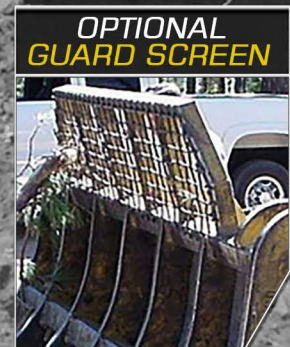

**OPTIONAL
GUARD SCREEN**