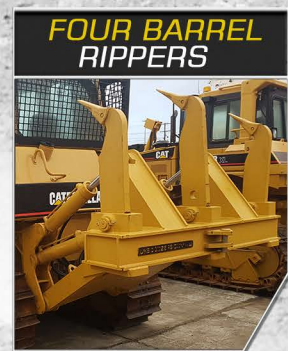

HEAVY DUTY RIPPERS

TO SUIT CAT, DEERE, KOMATSU, CASE & LIEBHERR

DOZERS

LOADERS

GRADERS

D7S